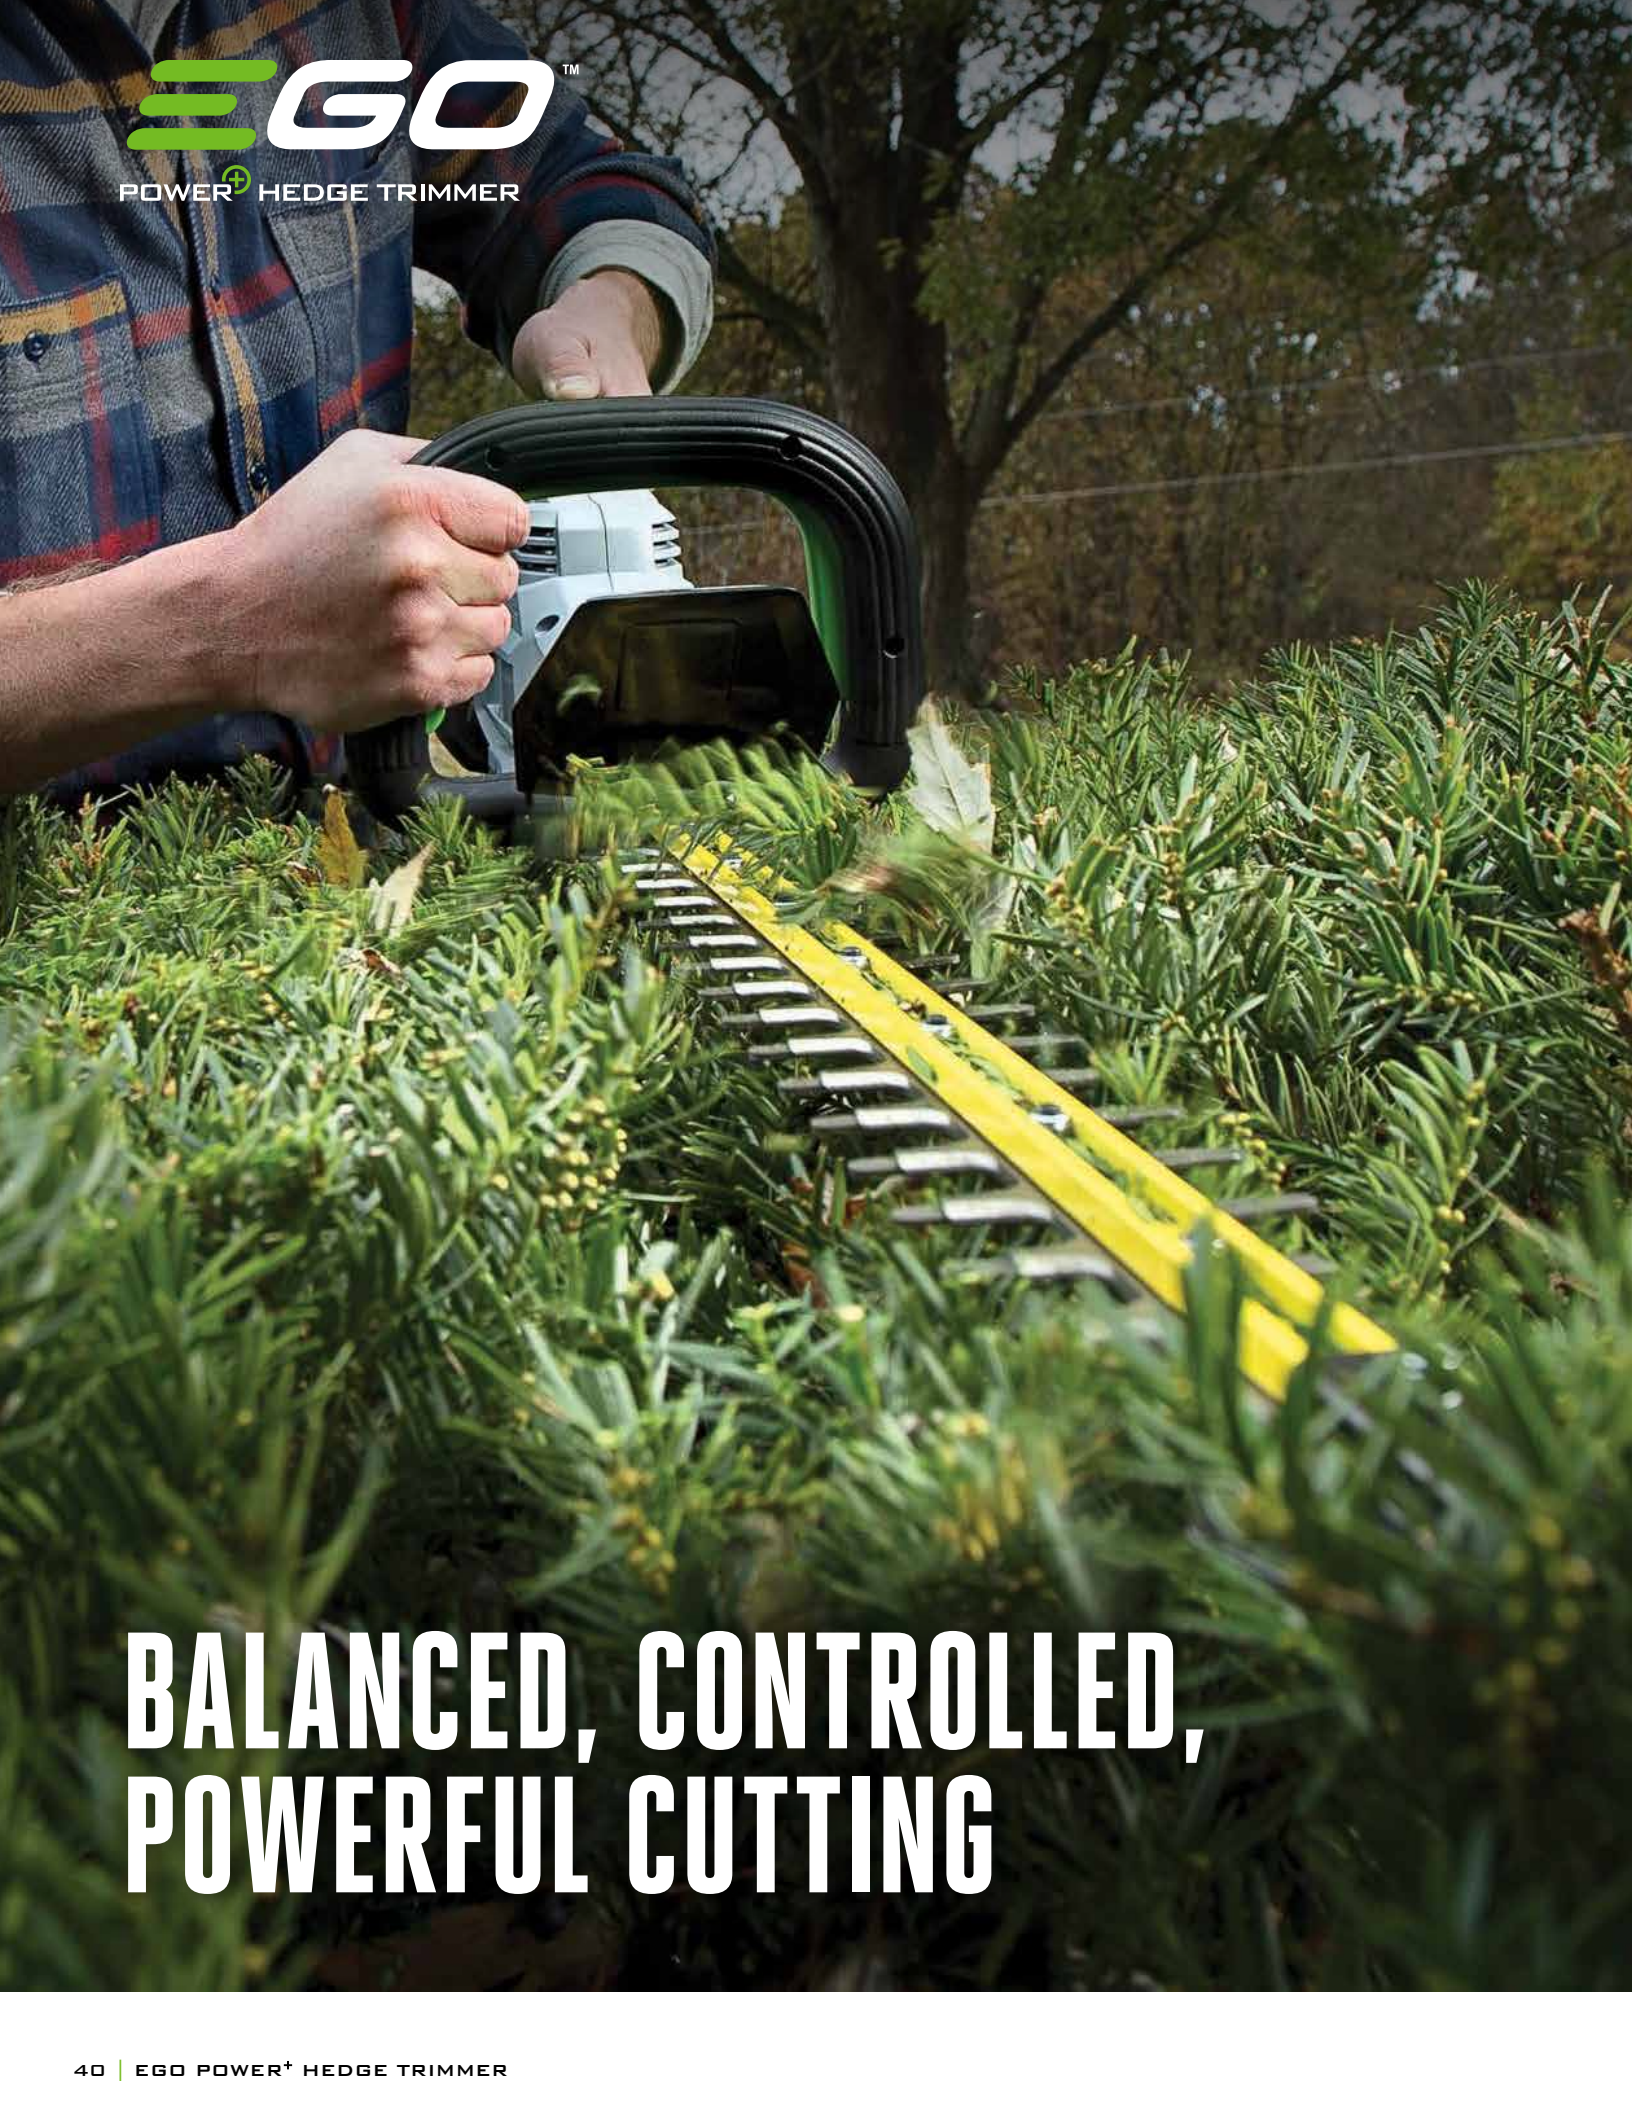

The EGO logo consists of three horizontal green bars of varying lengths on the left, followed by the letters "EGO" in a bold, white, sans-serif font with a small trademark symbol (TM) to the upper right.

POWER⁺ HEDGE TRIMMER

**BALANCED, CONTROLLED,
POWERFUL CUTTING**