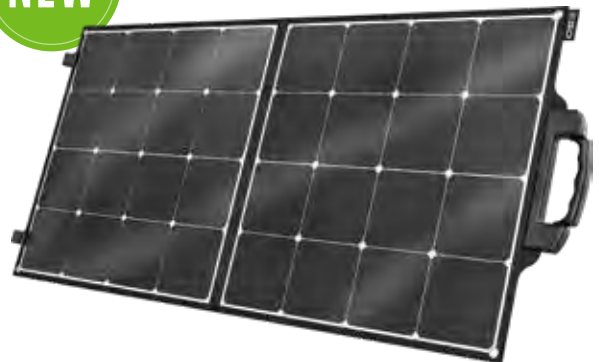

SP1000

POWER+ 100W SOLAR PANEL

This compact, lightweight solar panel sets up easily with two kickstands and folds for easy travel and storage. The panels feature monocrystalline cell construction for high-efficiency solar energy conversion.