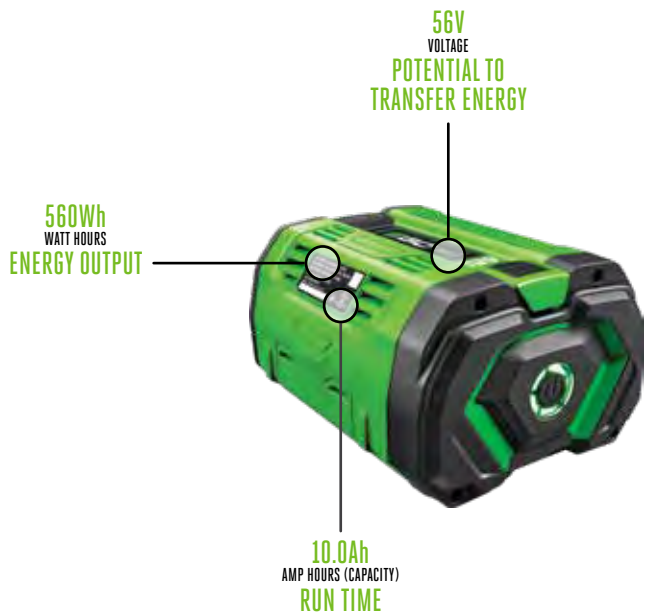

NOT ALL VOLTS ARE CREATED EQUAL

VOLTAGE ≠ PERFORMANCE

Performance of a battery is determined by a combination of ENERGY(Wh) and POWER(W)

BA1400T
2.5Ah BATTERY
140Wh

BA2242T
4.0Ah BATTERY
224Wh

BA2800T
5.0Ah BATTERY
280Wh

BA2800T-2
5.0Ah 2-Pack
(560 total Wh)

BA3360T
6.0Ah BATTERY
336Wh

BA4200T
7.5Ah BATTERY
420Wh

BA4480T
8.0Ah BATTERY
448Wh

BA5600T
10.0Ah BATTERY
560Wh

BA6720T
12.0Ah BATTERY
672Wh

BA6720T-2
12.0Ah 2-Pack
(1,344 total Wh)