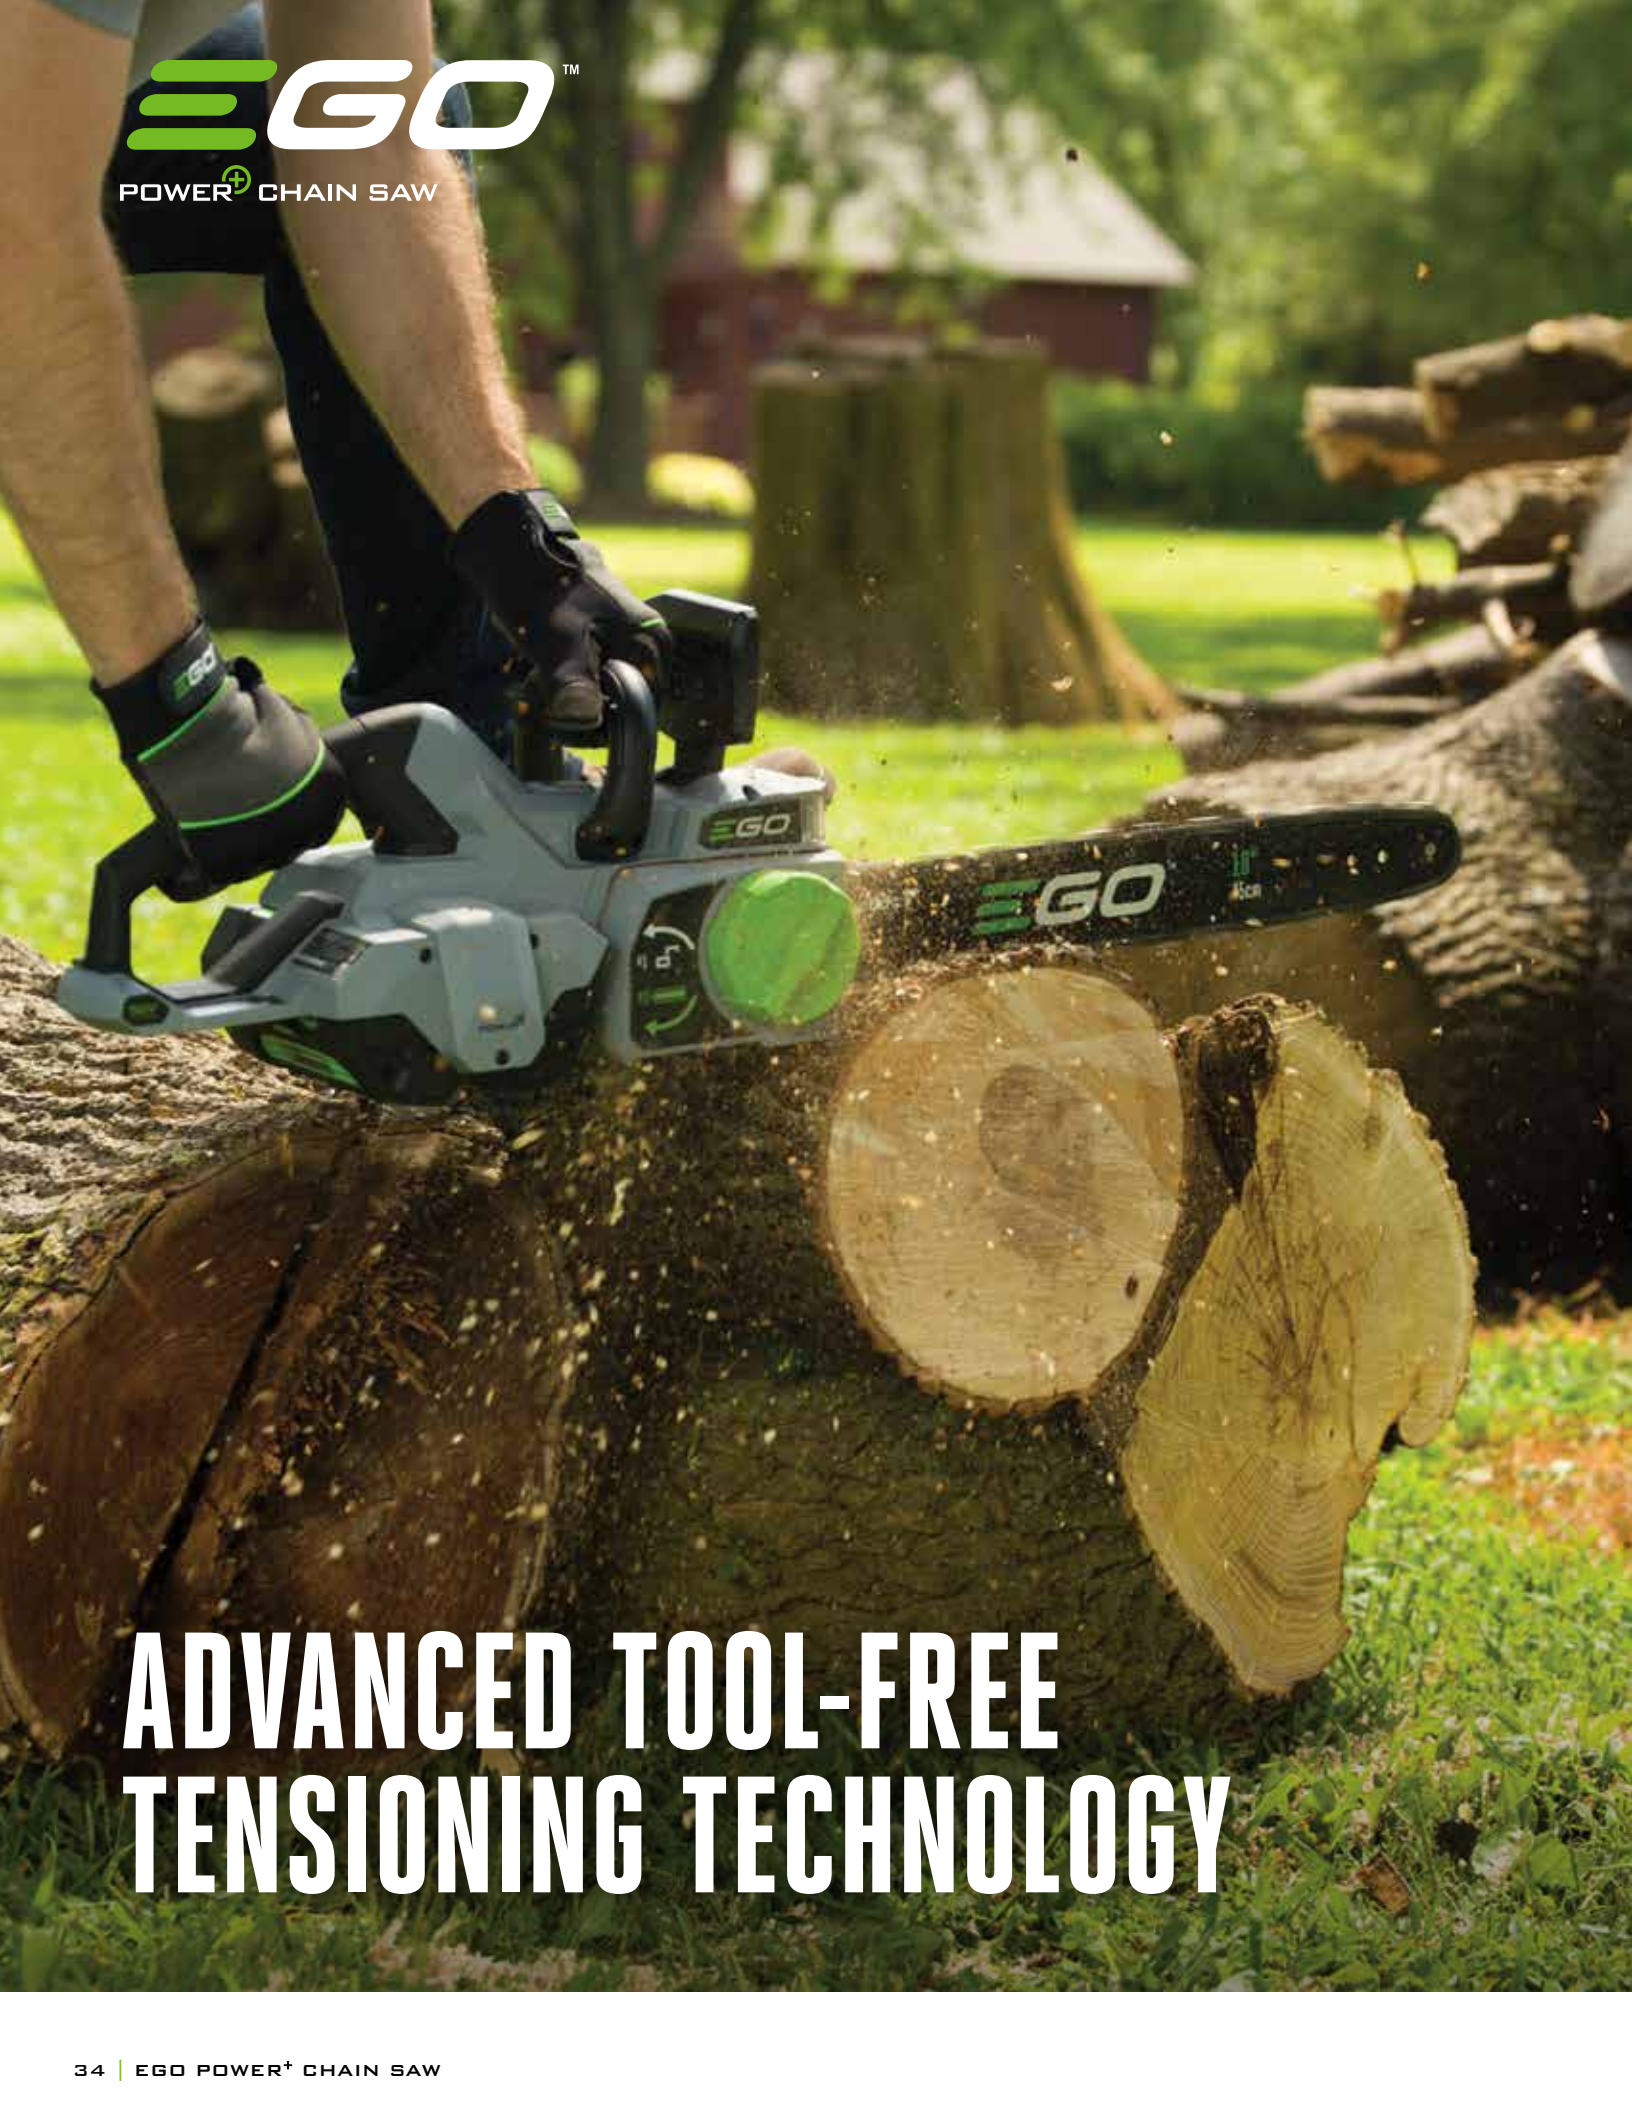

POWER+ CHAIN SAW

ADVANCED TOOL-FREE TENSIONING TECHNOLOGY

CS2005

POWER+ 20" CORDLESS CHAIN SAW

55 CC
55 CC
OF POWER

135 CUTS
UP TO
135 CUTS
6x6 Lumber

6.0Ah
BATTERY

DIGITAL DISPLAY WITH CUT SPEED
CONTROLS, BATTERY CHARGE STATUS,
AND SAFETY BRAKE INDICATOR