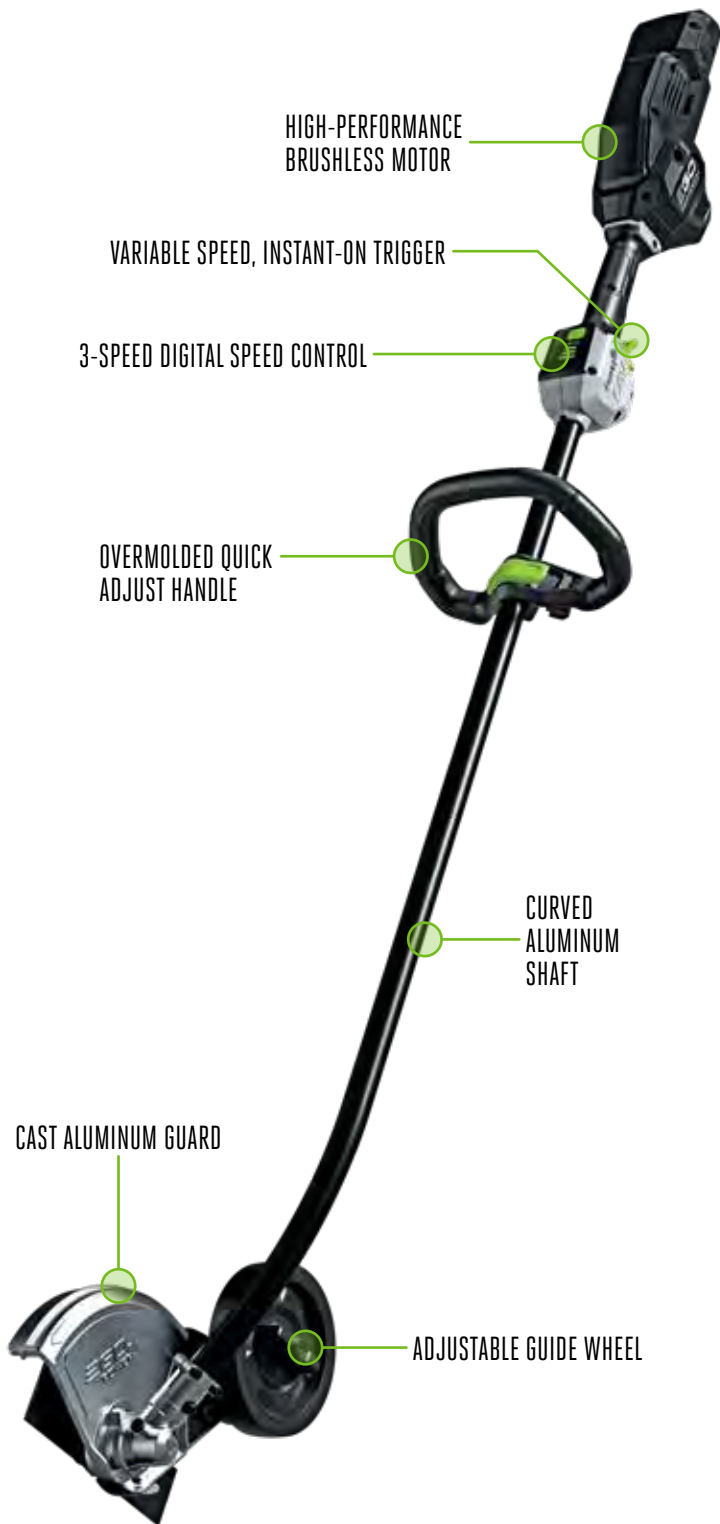

40% LIGHTER

PSX2510

COMMERCIAL 10" TELESCOPIC POLE SAW

GAS EQUIVALENT	25CC RATING
RUN TIME with 2.5Ah battery	UP TO 110 CUTS
BAR LENGTH	10 INCHES
SHAFT MATERIAL	CARBON FIBER
CHAIN SPEED	VARIABLE SPEED UP TO 20 M/S
CHAIN SPECS	.25 INCH PITCH .043 INCH GAUGE 56 DRIVE LINKS
CHAIN ADJUSTMENT	MANUAL
LIMB HOOK	METAL
EXTENSION METHOD	TELESCOPING
TOOL REACH EXTENDED with two extension poles (1 included, 1 sold separately)	UP TO 17 FEET
OILING	AUTOMATIC
BATTERY TECHNOLOGY	56V ARC LITHIUM™
HOUSING	UV-RESISTANT COMPOSITE
TOOL LENGTH	9.6 FEET
WEIGHT WITHOUT BATTERY	9.3 LBS
WEATHER RESISTANT RATING	IPX5

5X LONGER LIFE

EDX2000
COMMERCIAL 8" STRAIGHT SHAFT EDGER

EDX2000-C

COMMERCIAL 8" CURVED SHAFT EDGER

	EDX2000	EDX2000-C
GAS EQUIVALENT	25CC RATING	
MAX POWER	1600W	2300W
RATED POWER	1200W	1600W
RUN TIME with 5.0Ah battery on low	UP TO 60 MINUTES	
BLADE SIZE	8 INCHES	
MAX CUTTING DEPTH	3 INCHES	
ARBOR SIZE	1 INCH	
SPEEDS no load RPM	3000 / 4000 / 4500 RPM	4000 / 5500 / 7000 RPM
SHAFT MATERIAL	CARBON FIBER	ALUMINUM
SHAFT STYLE	STRAIGHT	CURVED
DRIVE SHAFT	SOLID STEEL	FLEXIBLE
BATTERY TECHNOLOGY	56V ARC LITHIUM™	
HOUSING	UV-RESISTANT COMPOSITE	
TOOL LENGTH	69.5 INCHES	67.3 INCHES
WEIGHT WITHOUT BATTERY	10.4 LBS	10.4 LBS
WEATHER RESISTANT RATING	IPX5	