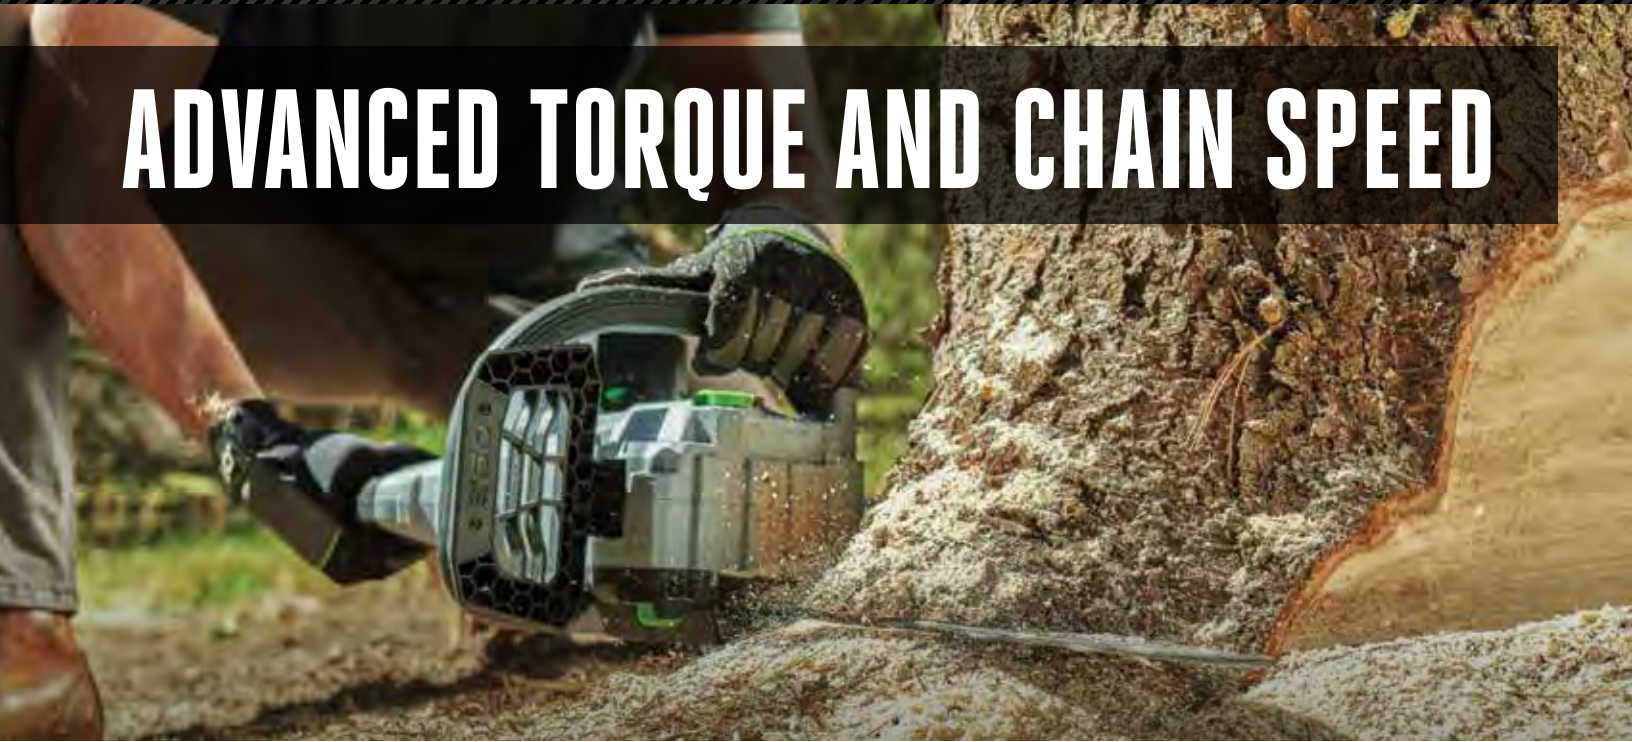

ADVANCED TORQUE AND CHAIN SPEED