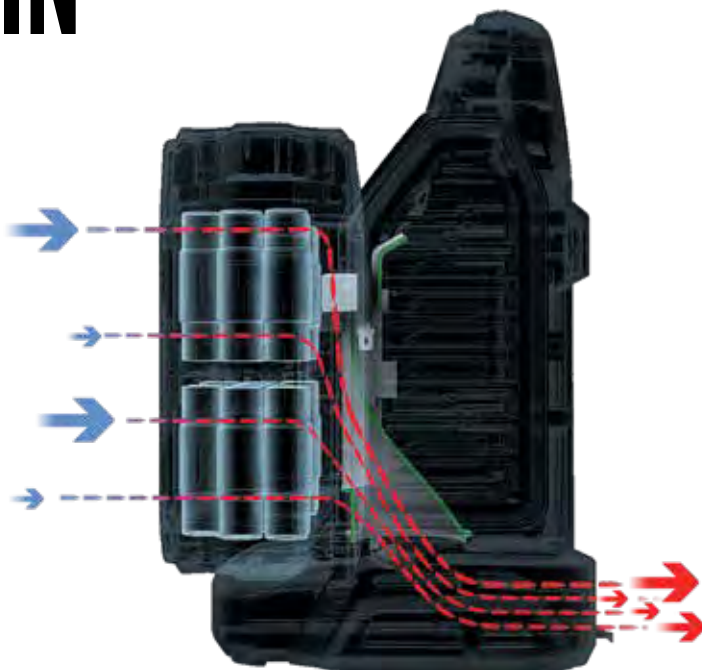

FROM EMPTY TO FULLY CHARGED, IN JUST 30 MIN

With a range of battery sizes available from 2.5Ah to 12Ah, you can choose the power you need. When it's time to recharge, the EGO POWER+ Turbo Charger is among the fastest on the market. The intelligent battery control system constantly monitors each cell's charge and temperature to deliver the most efficient and quickest charge.

Plus, the fan-cooling system allows the battery to start charging sooner and finish faster. As a result, the time it takes to refuel the battery is often less than the run time you get from a full charge. So you'll always have a battery ready for all-day power and run time.

CH5500 550W RAPID CHARGER

- Fan-Cooled
- Intelligent Charging Technology
- Integrated LED Charging Indicator

CH2800D 280W DUAL PORT CHARGER

- Fan-Cooled
- Intelligent Charging Technology
- Sequential Charging with Dual Ports
- Charge 2 EGO Batteries in Series

CH7000 700W TURBO CHARGER

- Fan-Cooled
- Intelligent Charging Technology
- Integrated LED Charging Indicator

CH3200 320W CHARGER

- Fan-Cooled
- Intelligent Charging Technology
- Integrated LED Charging Indicator

CH2100 210W STANDARD CHARGER

- Fan-Cooled
- Intelligent Charging Technology
- Integrated LED Charging Indicator

		BA1400T	BA2242T	BA2800T	BA3360T	BA4200T	BA4480T	BA5600T	BA6720T
BATTERY		2.5Ah	4.0Ah	5.0Ah	6.0Ah	7.5Ah	8.0Ah	10.0Ah	12.0Ah
CAPACITY		140Wh	224Wh	280Wh	336Wh	420Wh	448Wh	560Wh	672Wh
CHARGE TIMES	CH2100	50 MINUTES	80 MINUTES	100 MINUTES	120 MINUTES	145 MINUTES	160 MINUTES	190 MINUTES	230 MINUTES
	CH3200	35 MINUTES	55 MINUTES	70 MINUTES	80 MINUTES	100 MINUTES	105 MINUTES	130 MINUTES	160 MINUTES
	CH2800D	40 MINUTES (2 BATTERIES)	60 MINUTES (2 BATTERIES)	80 MINUTES (2 BATTERIES)	90 MINUTES (2 BATTERIES)	120 MINUTES (2 BATTERIES)	130 MINUTES (2 BATTERIES)	160 MINUTES (2 BATTERIES)	180 MINUTES (2 BATTERIES)
	CH5500	30 MINUTES	30 MINUTES	40 MINUTES	45 MINUTES	60 MINUTES	65 MINUTES	70 MINUTES	90 MINUTES
	CH7000	30 MINUTES	25 MINUTES	30 MINUTES	35 MINUTES	45 MINUTES	50 MINUTES	60 MINUTES	75 MINUTES
WEIGHT		2.8 LBS	4.7 LBS	4.8 LBS	6.2 LBS	6.3 LBS	6.7 LBS	7.4 LBS	7.9 LBS
WARRANTY		3 YEARS	3 YEARS	3 YEARS	3 YEARS	3 YEARS	3 YEARS	5 YEARS	5 YEARS