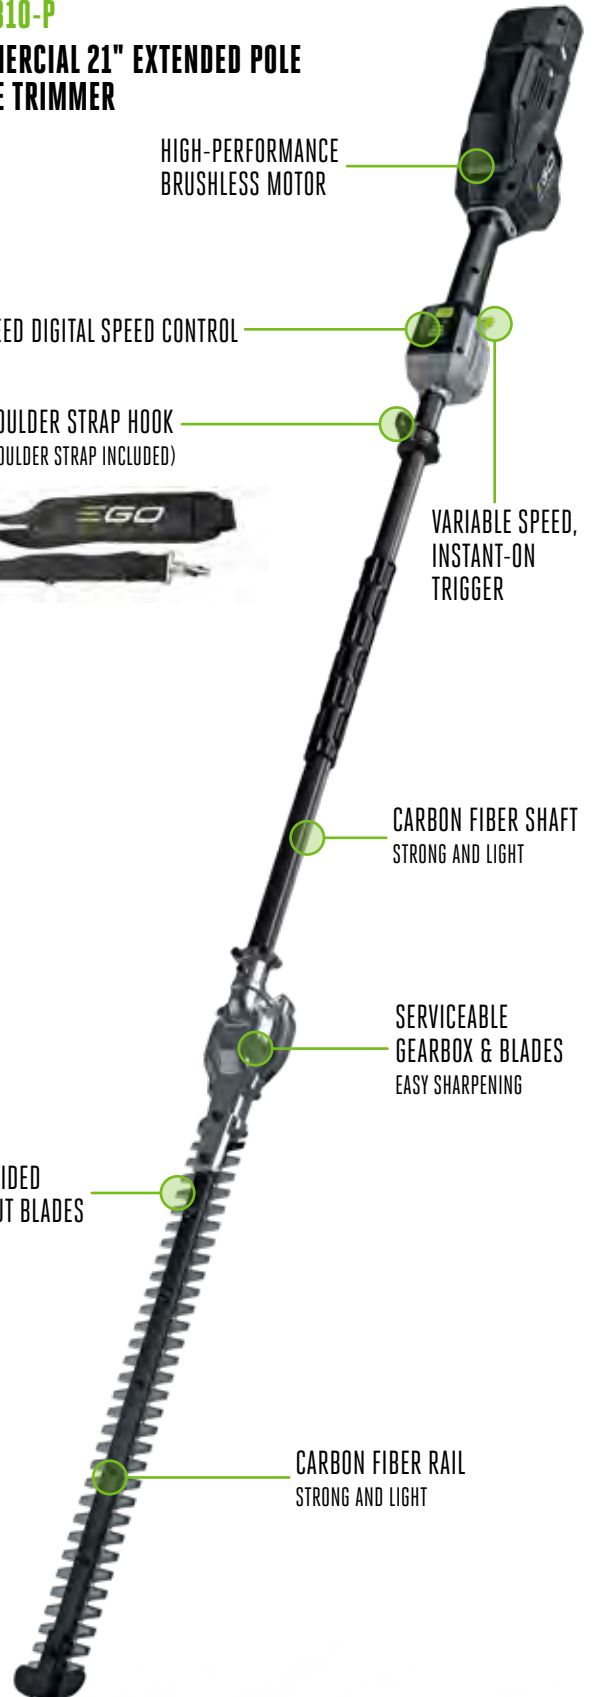

SHOULDER STRAP HOOK
(SHOULDER STRAP INCLUDED)

VARIABLE SPEED,
INSTANT-ON
TRIGGER

CARBON FIBER SHAFT
STRONG AND LIGHT

SERVICEABLE
GEARBOX & BLADES
EASY SHARPENING

TRIPLE-SIDED
LASER CUT BLADES

CARBON FIBER RAIL
STRONG AND LIGHT