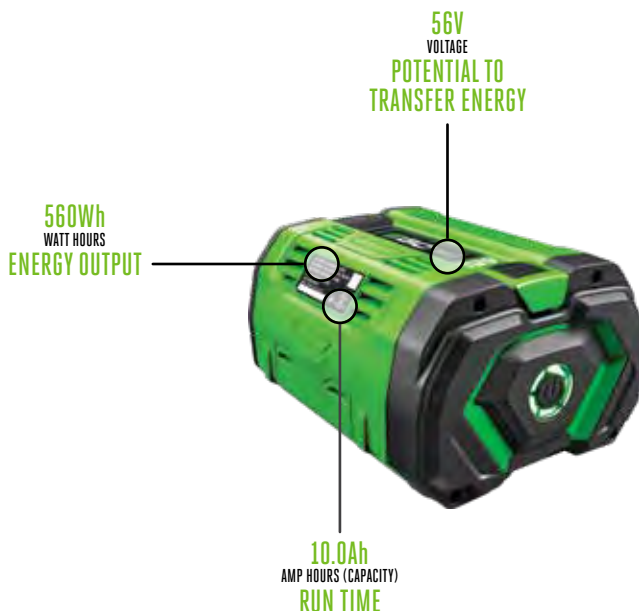

ALL VOLTS ARE NOT CREATED EQUAL

VOLTAGE $\neq$ PERFORMANCE

Performance of a battery is determined by a combination of **ENERGY(Wh)** and **POWER(W)**

$$\text{CAPACITY (Ah)} \times \text{VOLTAGE (V)} = \text{ENERGY (Wh)}$$

$$\text{VOLTAGE (V)} \times \text{CURRENT (A)} = \text{POWER (W)}$$