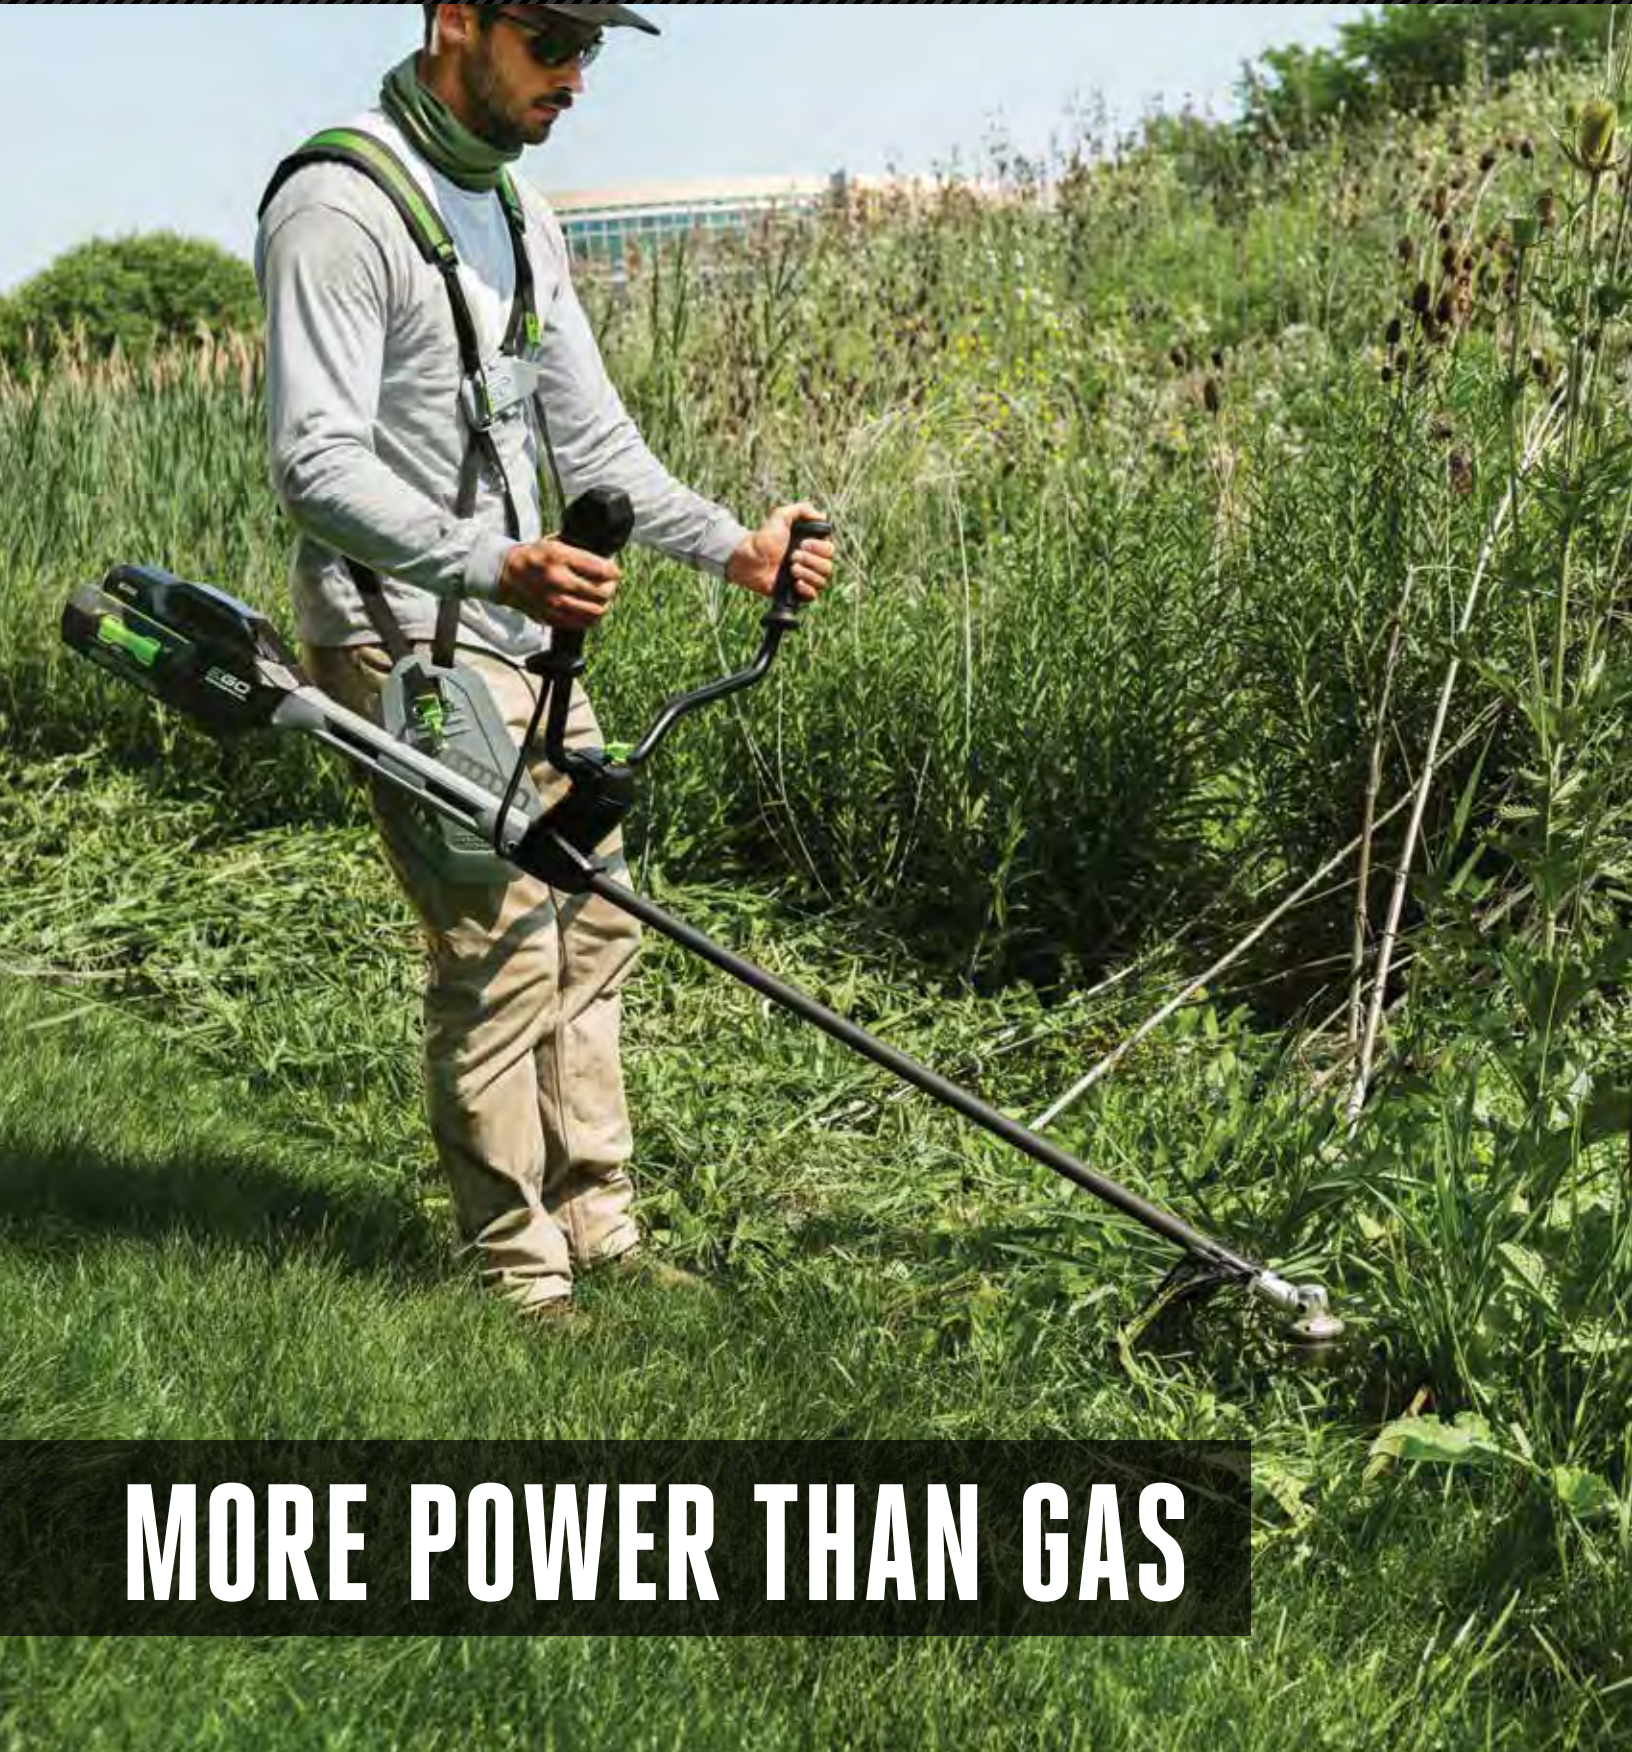

MORE POWER THAN GAS