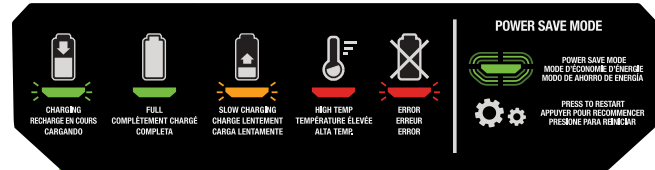

PGX1600H

PGX™ COMMERCIAL CHARGING 1600W HUB

STEEL REINFORCED THROUGH-HOLE SCREW MOUNTING

CHARGE STATUS INDICATOR

E-TRACK COMPATIBLE
(REQUIRES AEK1000 ACCESSORY KIT, SOLD SEPARATELY)

FAN COOLED DESIGN

RUGGED 5.5 FOOT POWER CABLE

ONLY REQUIRES STANDARD 15A CIRCUIT

RUGGED 8.5 FOOT
TWIST-LOCK
CONNECTION CABLE
CONNECTS HUB TO 3-PORT DOCKS