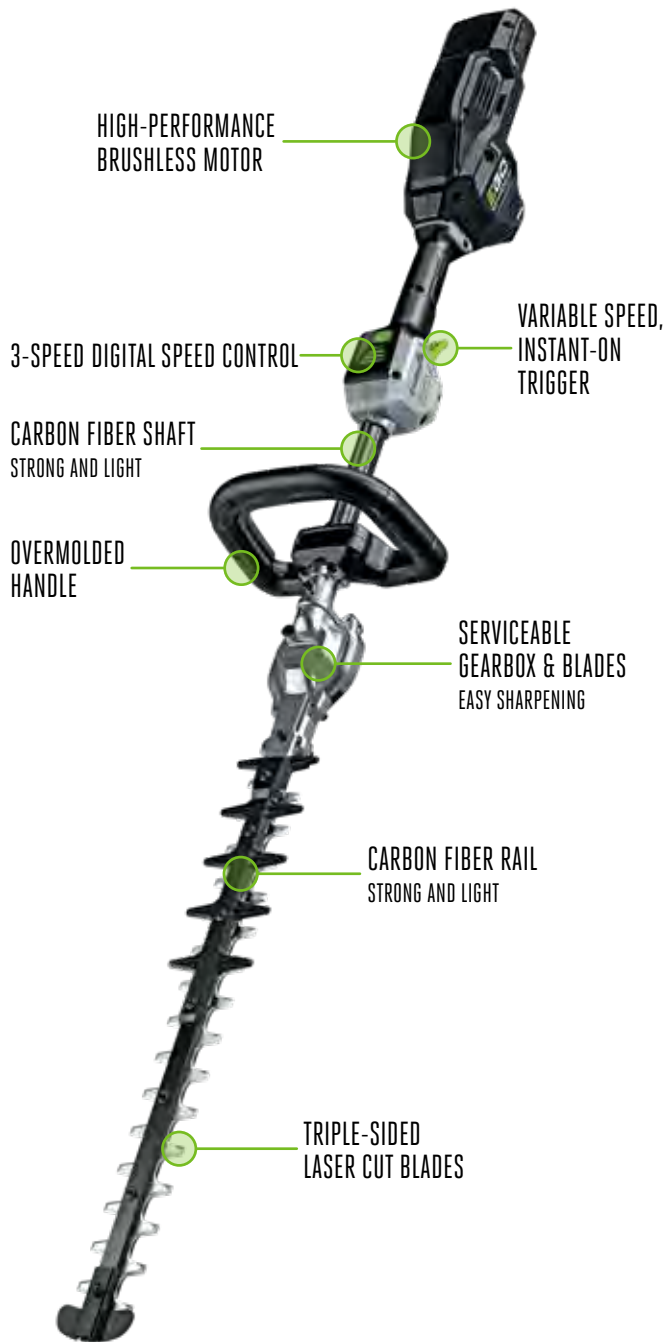

HTX5300-P

COMMERCIAL 21" SHORT POLE HEDGE TRIMMER

	HTX5300-PA	HTX5310-P	HTX5300-P
GAS EQUIVALENT	25CC RATING		
MAX POWER	1000W		
RATED POWER	650W		
RUN TIME with 2.5Ah battery on low	UP TO 75 MINUTES		
BLADE	21-INCH DUAL-ACTION HARDENED STEEL		
CUTTING CAPACITY	1.1 INCHES		
CUTTING POSITIONS	45°, 30°, 15°, 0°, -15°, -30°, -45°, -60°, -75°, -90°, -180°	0°	
HEAD ROTATION	180° ARTICULATING MAX RANGE	FIXED	
SPEEDS	3200 / 3600 / 4000 RPM		
SHAFT MATERIAL	CARBON FIBER		
GEARBOX	DIE CAST ALUMINUM / SERVICEABLE		
BATTERY TECHNOLOGY	56V ARC LITHIUM™		
HOUSING	UV-RESISTANT COMPOSITE		
SHAFT LENGTH	59 INCHES	42 INCHES	20 INCHES
OVERALL TOOL LENGTH	98.2 INCHES	82.7 INCHES	59.1 INCHES
WEIGHT WITHOUT BATTERY	11 LBS	9.0 LBS	9.2 LBS
WEATHER RESISTANT RATING	IPX5