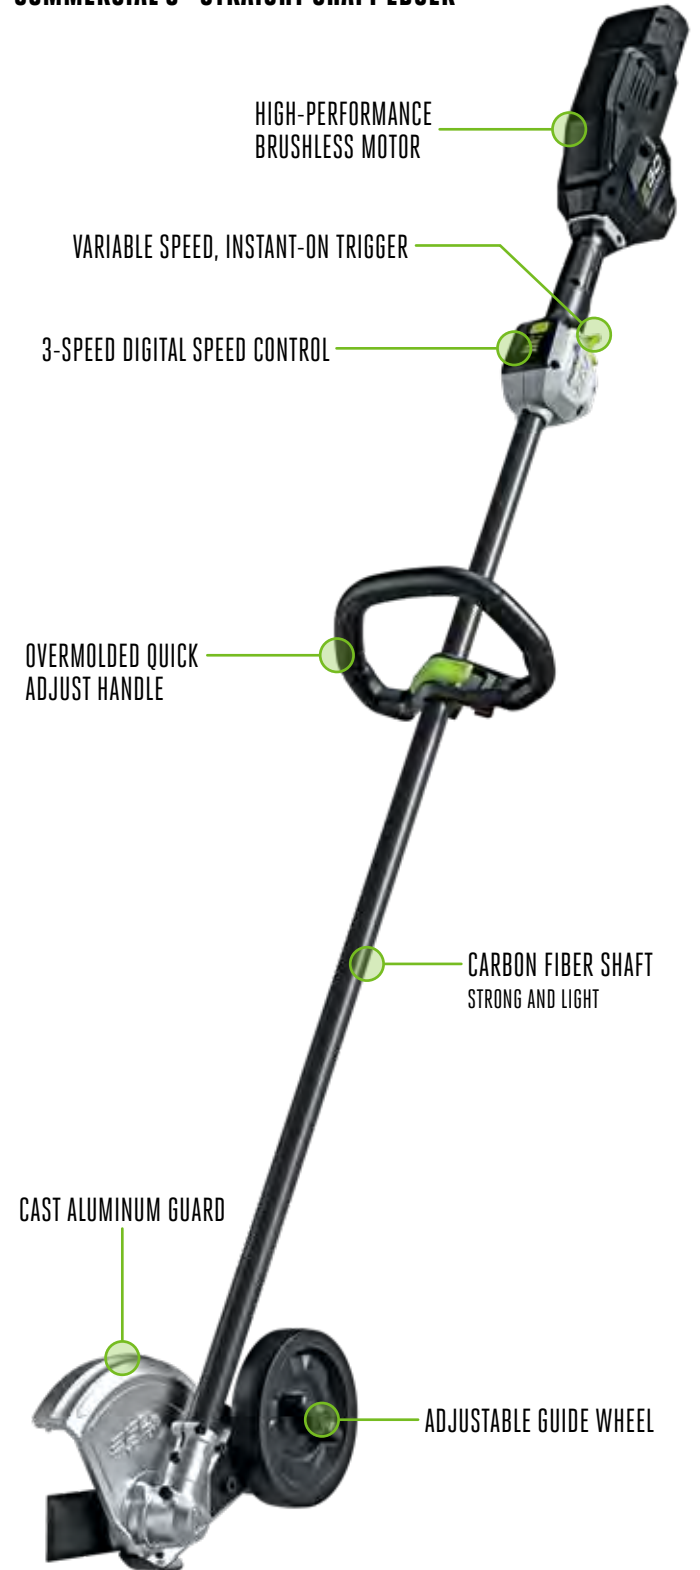

EDX2000
COMMERCIAL 8" STRAIGHT SHAFT EDGER