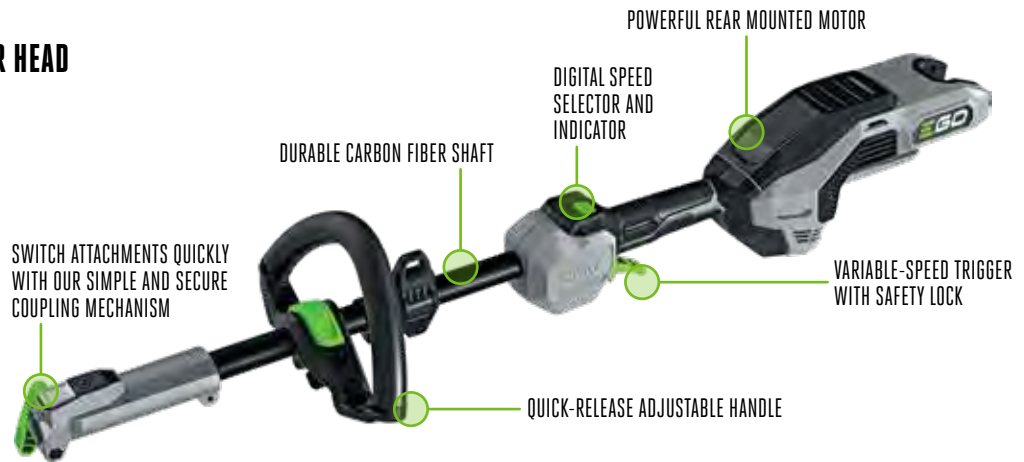

POWERFUL REAR MOUNTED MOTOR

DIGITAL SPEED SELECTOR AND INDICATOR

DURABLE CARBON FIBER SHAFT

VARIABLE-SPEED TRIGGER WITH SAFETY LOCK

SWITCH ATTACHMENTS QUICKLY WITH OUR SIMPLE AND SECURE COUPLING MECHANISM

QUICK-RELEASE ADJUSTABLE HANDLE

PH1400

POWER+ MULTI-HEAD POWER HEAD

	PH1400	PH1420	MULTI-TOOL SETS	INCLUDES
MOTOR TYPE	BRUSHLESS MOTOR	BRUSHLESS MOTOR	ME0800	PH1400, EA0800
ROTATING DIRECTION	COUNTER-CLOCKWISE	COUNTER-CLOCKWISE	ME0801	PH1400, EA0800
SPEED CONTROL	2-SPEED VARIABLE	DIGITAL 2-SPEED VARIABLE	MHC1502	PH1400, STA1500 and EA0800
DRIVE SHAFT MATERIAL	7MM SOLID STEEL	7MM SOLID STEEL	MHC1603	PH1420, STA1600 and EA0820
DRIVE TUBE TYPE	ALUMINIUM	CARBON FIBER	MHT2001	PH1400, HTA2000
COUPLING MECHANISM	TOOL-FREE QUICK CHANGE	TOOL-FREE QUICK CHANGE	MPS1001	PH1400, PSA1000
WEIGHT	5.8 LBS	6.1 LBS	MSS1203	PH1400, SSA1200
WARRANTY	5-YEAR TOOL	5-YEAR TOOL	MST1501	PH1400, STA1500
			MST1603	PH1420, STA1600