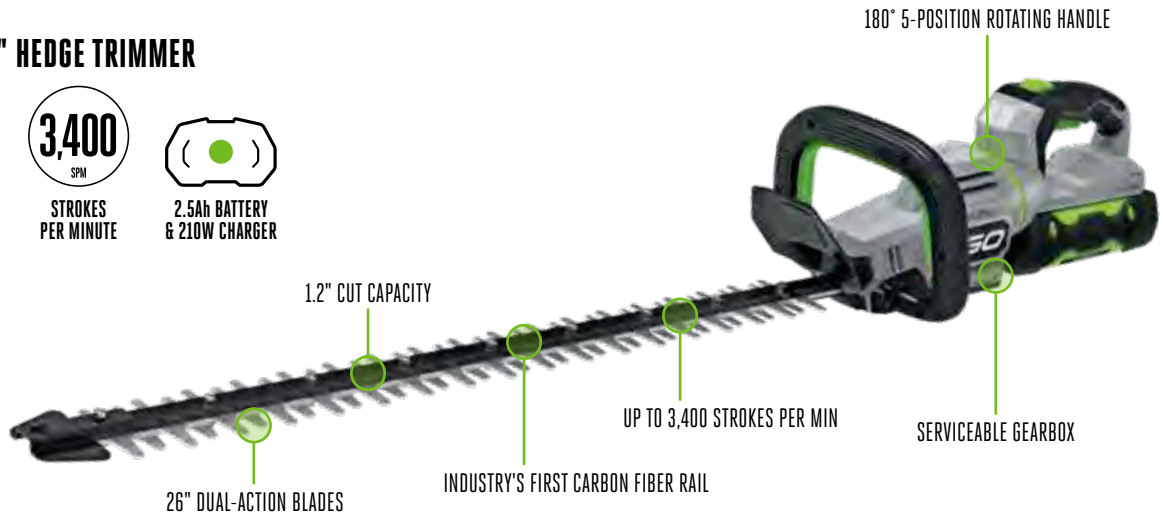

POWER⁺ HEDGE TRIMMER

**BALANCED, CONTROLLED,
POWERFUL CUTTING**

HT2601

POWER+ 26" HEDGE TRIMMER

1.2" CUT

INCREASED CUT CAPACITY

3,400
SPM

STROKES PER MINUTE

2.5Ah BATTERY & 210W CHARGER

Additional SKU Configurations:
HT2600 Battery and charger not included.

HT2501

POWER+ 25" HEDGE TRIMMER

1.25" CUT

INCREASED CUT CAPACITY

3,200
SPM

STROKES PER MINUTE