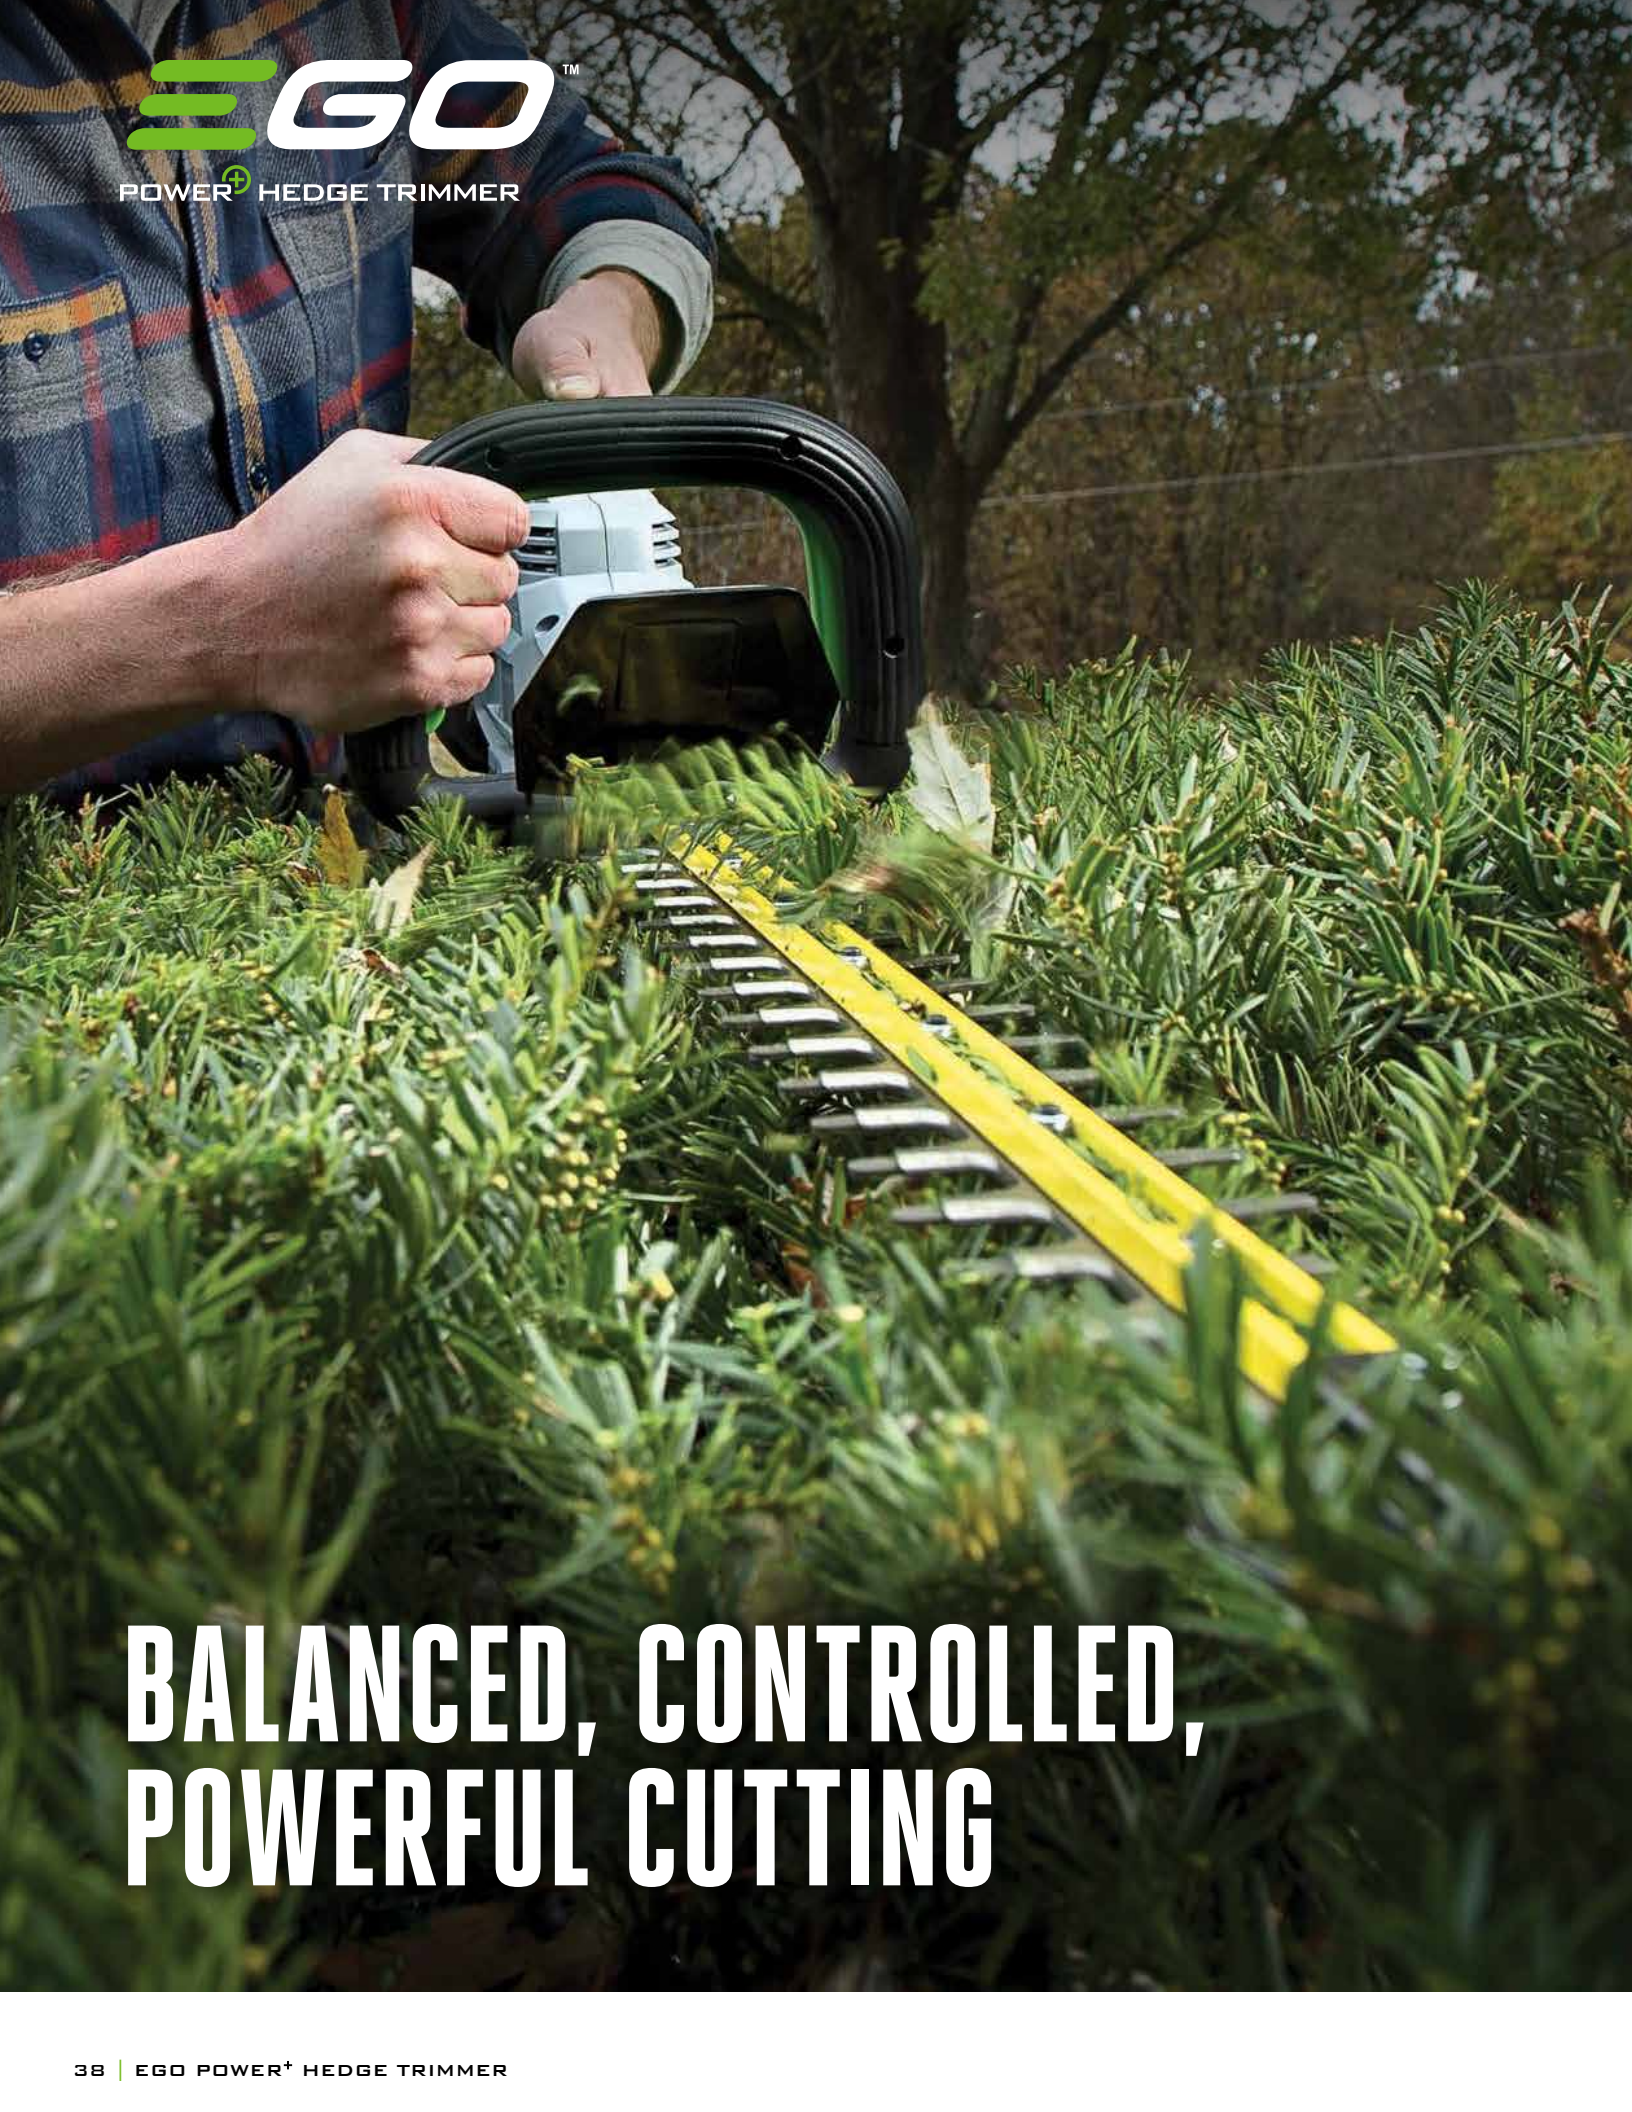

The EGO logo consists of three horizontal green bars of varying lengths on the left, followed by the letters "EGO" in a bold, white, sans-serif font with a small trademark symbol (TM) to the upper right.

POWER⁺ HEDGE TRIMMER

**BALANCED, CONTROLLED,
POWERFUL CUTTING**