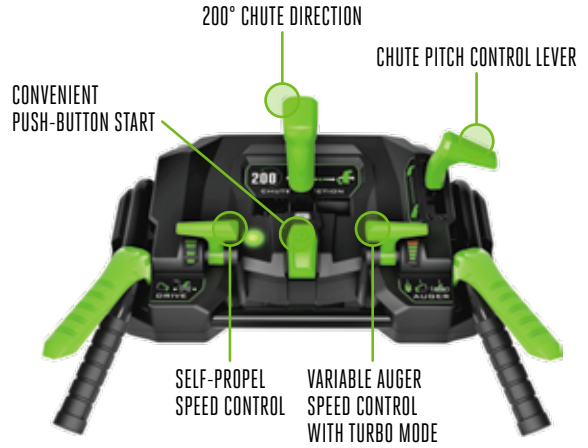

**SNT2405**

**POWER+ 24" SELF-PROPELLED 2-STAGE SNOW BLOWER WITH PEAK POWER™**

THROWING DISTANCE

(2) 7.5Ah BATTERIES & DUAL PORT CHARGER

**PEAK  
POWER  
TECHNOLOGY**

COMBINES THE POWER OF ANY TWO EGO ARC LITHIUM™ BATTERIES