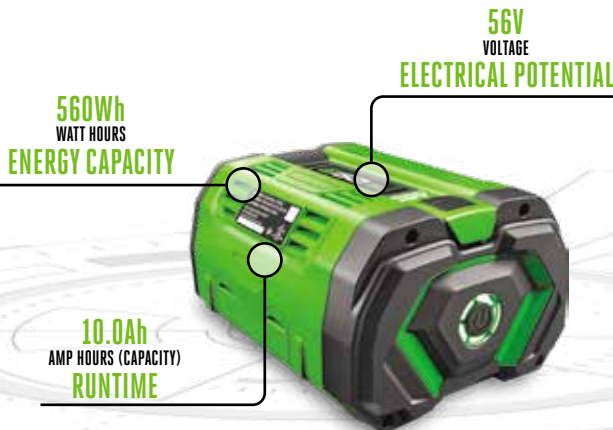

FROM EMPTY TO FULLY CHARGED, IN AS LITTLE AS 30 MIN

With a range of battery sizes available from 2.5Ah to 12Ah, you can choose the power you need. When it's time to recharge, EGO chargers are among the fastest on the market. Their intelligent battery control system constantly monitors each cell's charge and temperature to deliver the quickest, most efficient charge. Plus, the fan-cooling system allows the battery to start charging sooner and finish faster.

As a result, the time it takes to recharge the battery is often less than the runtime you get from a full charge. So you'll always have a battery ready for all-day power and runtime.