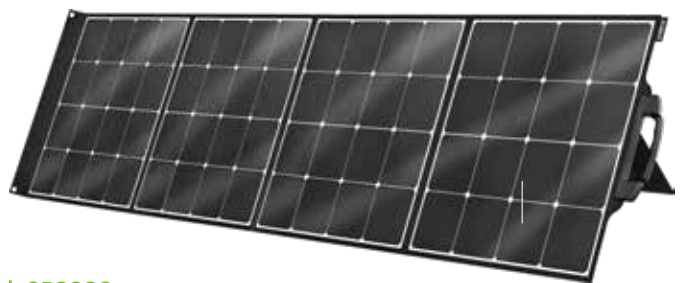

SP2000

POWER+ 200W SOLAR PANEL

Turn solar energy into clean, renewable power with the EGO POWER+ 200W Solar Panel