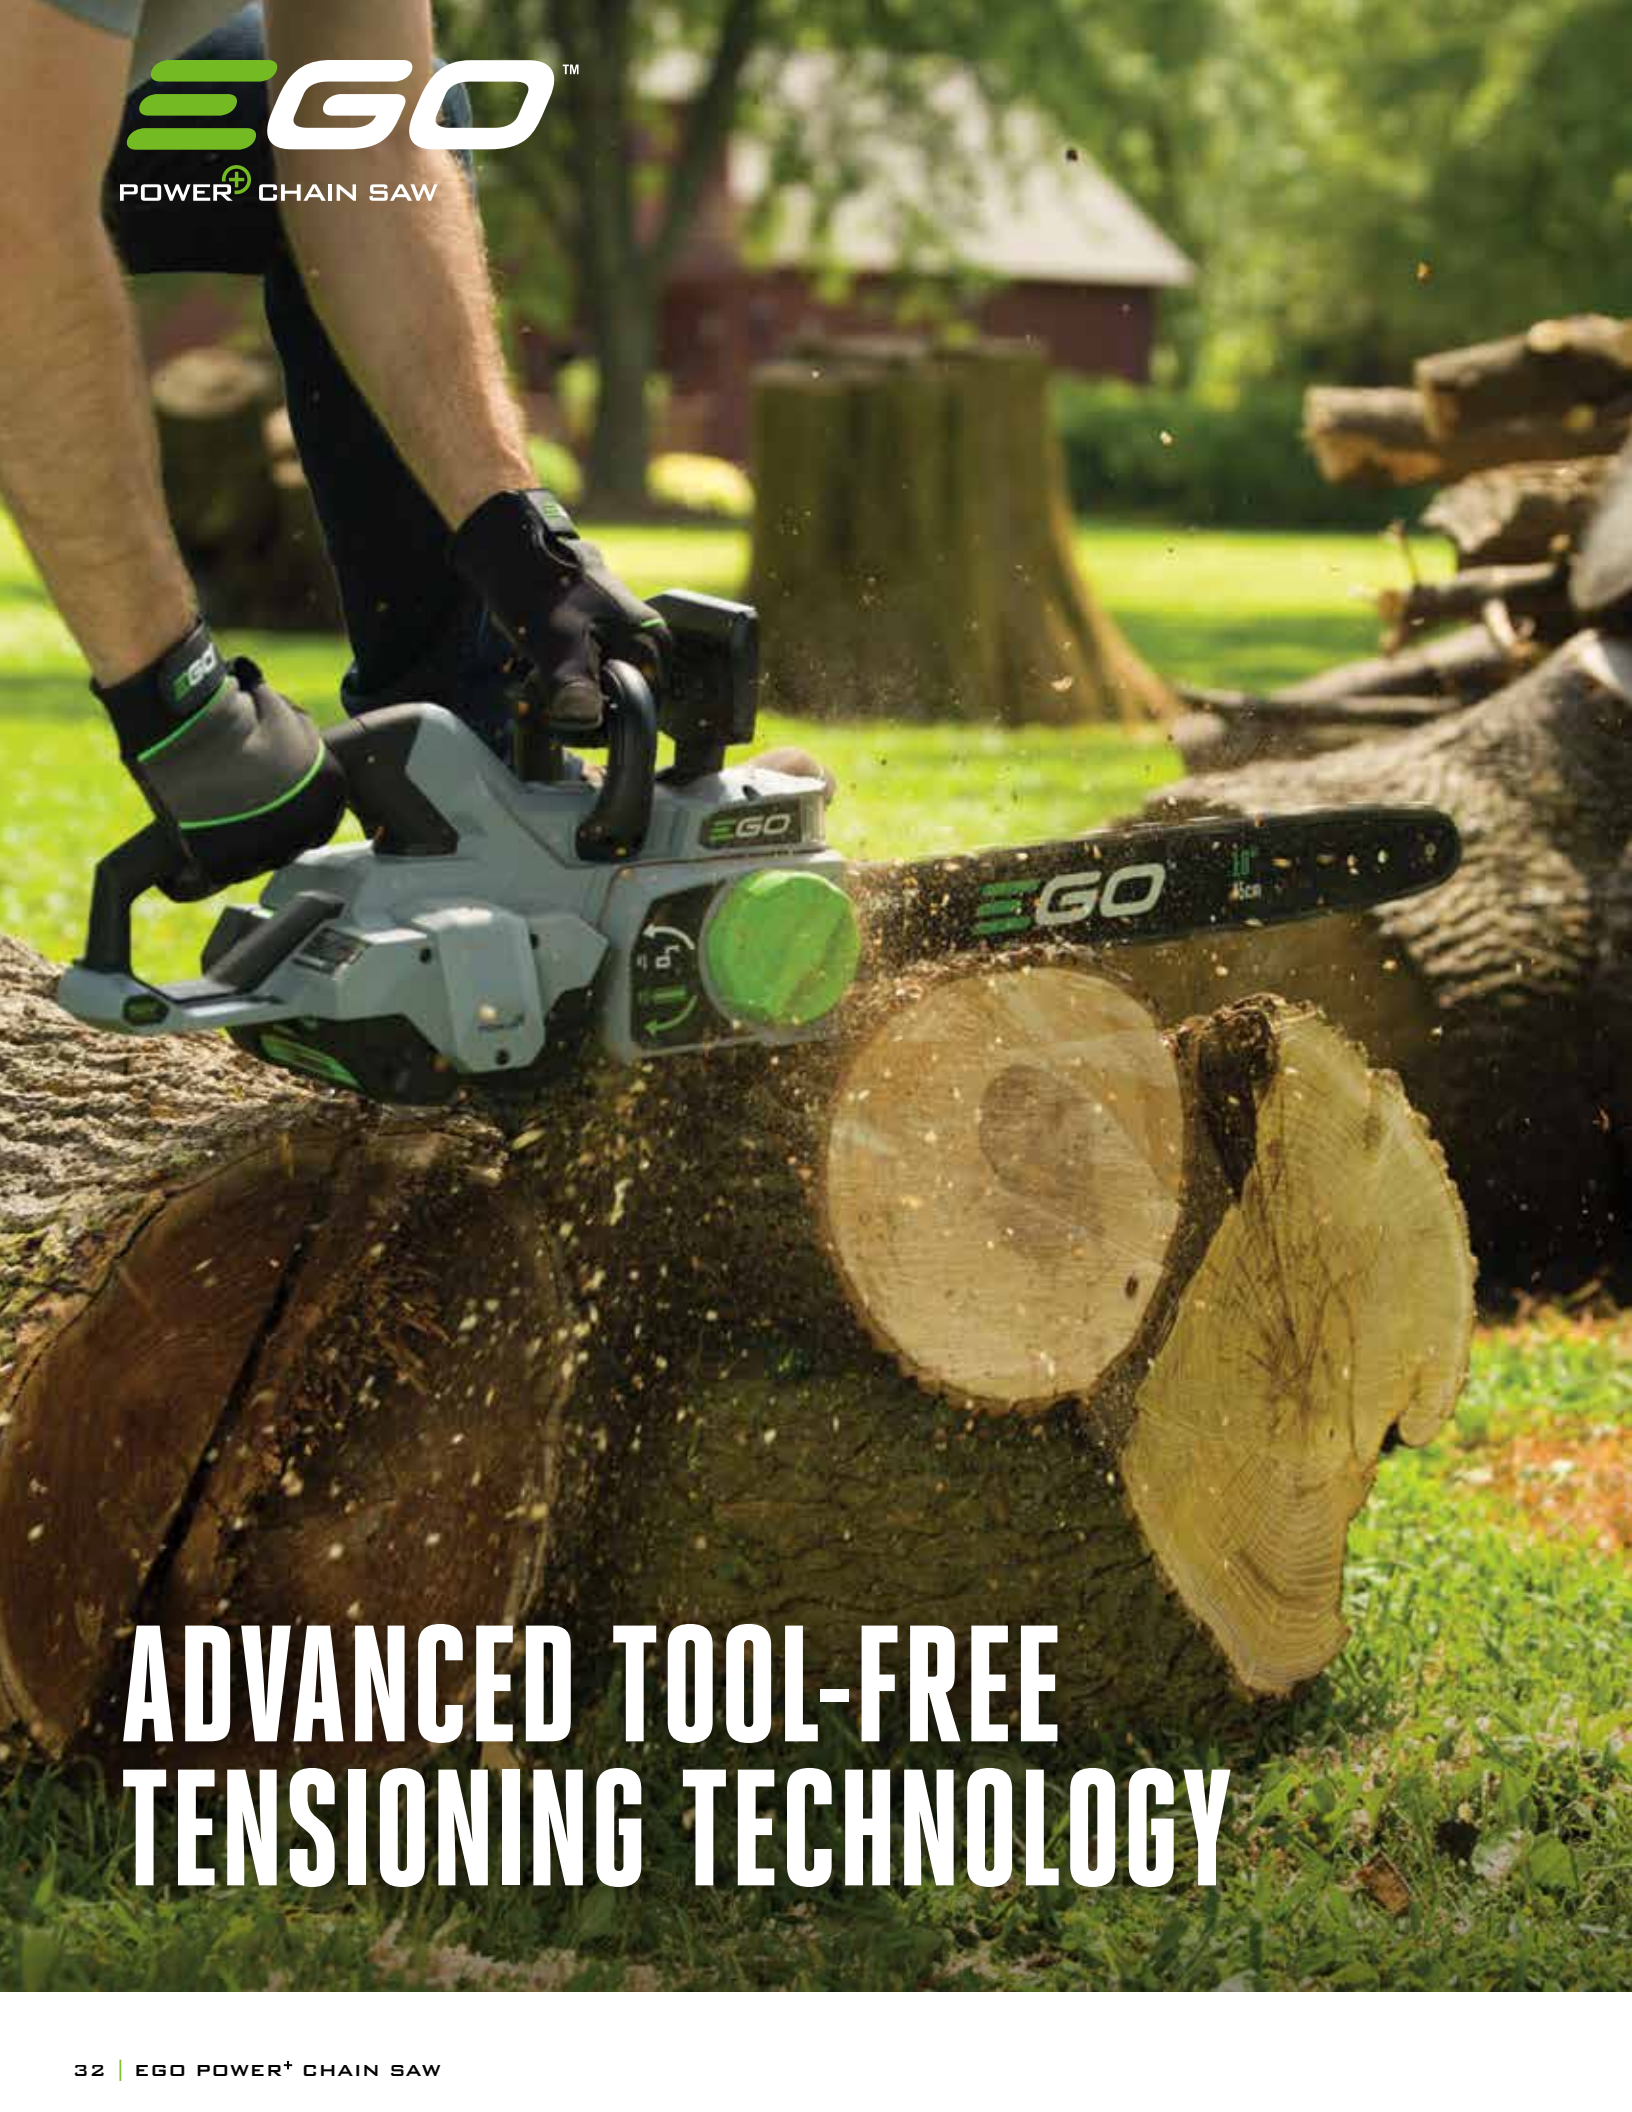

# ADVANCED TOOL-FREE TENSIONING TECHNOLOGY

CS2005

POWER+ 20" CORDLESS CHAIN SAW

55 CC

55 CC  
OF POWER

135 CUTS

UP TO  
135 CUTS  
6x6 Lumber

6.0Ah  
BATTERY