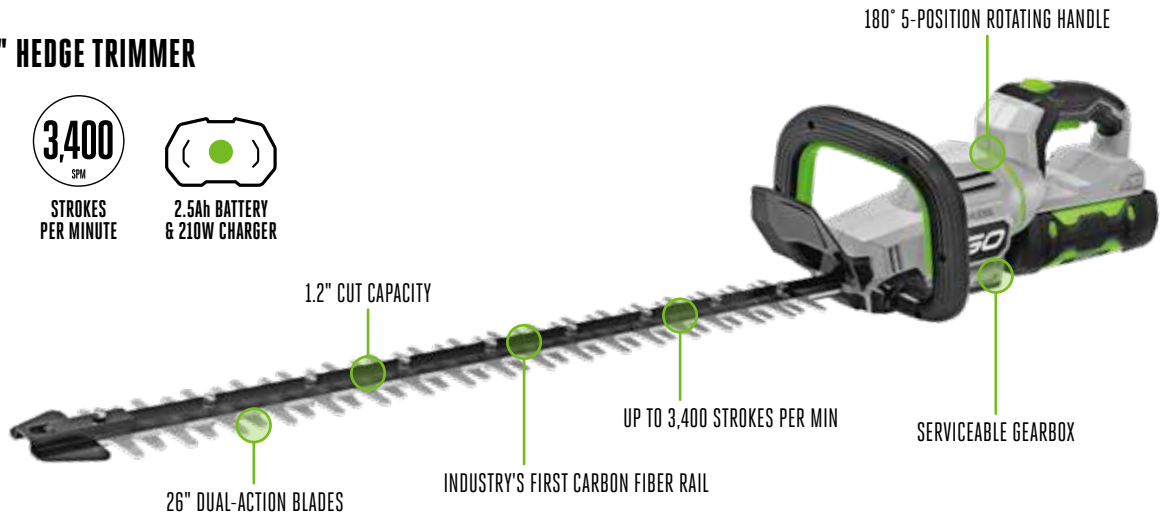

### POWER+ 26" HEDGE TRIMMER

INCREASED CUT CAPACITY

STROKES PER MINUTE

2.5Ah BATTERY & 210W CHARGER

Additional SKU Configurations:  
HT2600 Battery and charger not included.