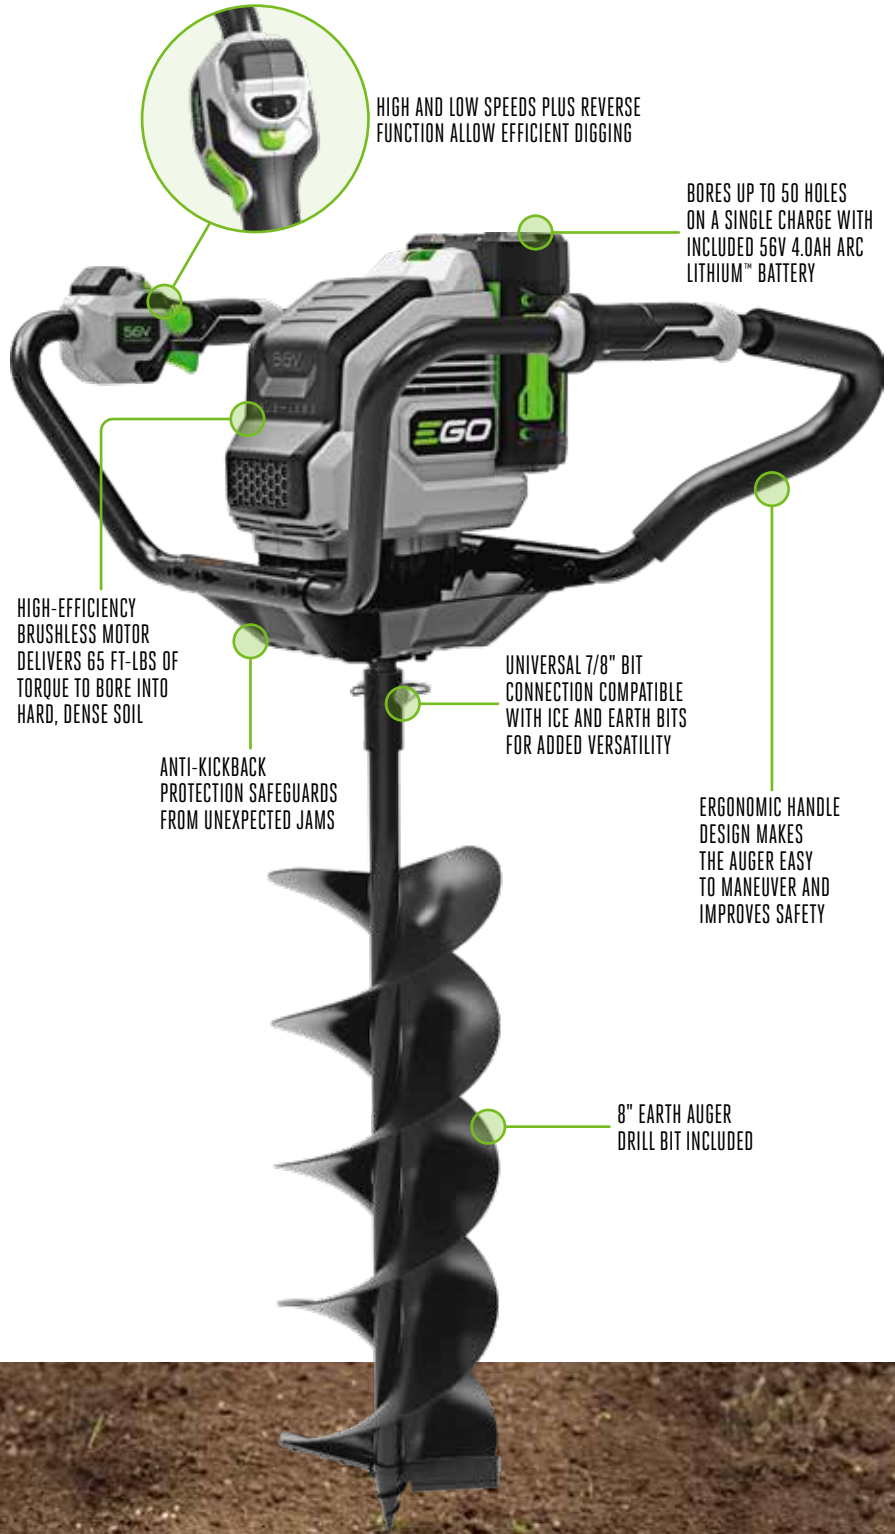

### POWER+ BRUSHLESS HEDGE TRIMMER

INCREASED CUT CAPACITY

STROKES PER MINUTE

2.5Ah BATTERY & 210W CHARGER

Additional SKU Configurations:  
HT2410 Battery and charger not included.

	HT2601	HT2501	HT2411
BLADE LENGTH	26 INCHES	25 INCHES	24 INCHES
BLADE GAP	1.2 INCHES	1.25 INCHES	1 INCH
RUNTIME* with included 2.5Ah battery	UP TO 60 MINUTES	UP TO 40 MINUTES	UP TO 75 MINUTES
SPEED CONTROL	SINGLE SPEED	2-SPEED SETTING (HIGH/LOW)	SINGLE SPEED
NO LOAD SPEEDS	3,400 SPM	2,800/3,200 SPM	3,000 SPM
BLADE TYPE	DIAMOND GROUND CUTTING BLADES	LASER CUT, DIAMOND GROUND CUTTING BLADES	HARDENED STEEL CUTTING BLADE
CUTTING ACTION	DOUBLE-SIDED CUTTING BLADE	DOUBLE-SIDED CUTTING BLADE	DOUBLE-SIDED CUTTING BLADE
WEIGHT WITHOUT BATTERY	6.92 LBS	8.4 LBS	6.16 LBS
WEATHER RESISTANCE RATING	IPX4	IPX4	IPX4
LIMITED WARRANTY	5-YEAR TOOL, 3-YEAR BATTERY	5-YEAR TOOL, 3-YEAR BATTERY	5-YEAR TOOL, 3-YEAR BATTERY

\*Runtime may vary and depend on the battery used, charge level of battery, and user's operation technique.

POWER+ AUGER

EG0803

POWER+ EARTH AUGER

TORQUE

4.0Ah BATTERY & 320W CHARGER

BATTERY / CHARGER	4.0Ah / 320W
TORQUE	UP TO 65 FT-LBS
RUNTIME with included 4.0Ah	UP TO 50+ HOLES
MOTOR	BRUSHLESS MOTOR
SHAFT SPEED	HIGH: 210 RPM LOW: 150 RPM
CUTTING DIAMETER	8 INCHES
AUGER BIT LENGTH	32 INCHES
WEIGHT WITHOUT BATTERY	33 LBS
WEATHER RESISTANCE RATING	IPX4
LIMITED WARRANTY	5-YEAR TOOL 3-YEAR BATTERY

Additional SKU Configurations:  
EG0800 Battery and Charger not included.

HIGH AND LOW SPEEDS PLUS REVERSE FUNCTION ALLOW EFFICIENT DIGGING

BORES UP TO 50 HOLES ON A SINGLE CHARGE WITH INCLUDED 56V 4.0Ah ARC LITHIUM™ BATTERY

HIGH-EFFICIENCY BRUSHLESS MOTOR DELIVERS 65 FT-LBS OF TORQUE TO BORE INTO HARD, DENSE SOIL

UNIVERSAL 7/8" BIT CONNECTION COMPATIBLE WITH ICE AND EARTH BITS FOR ADDED VERSATILITY

ANTI-KICKBACK PROTECTION SAFEGUARDS FROM UNEXPECTED JAMS