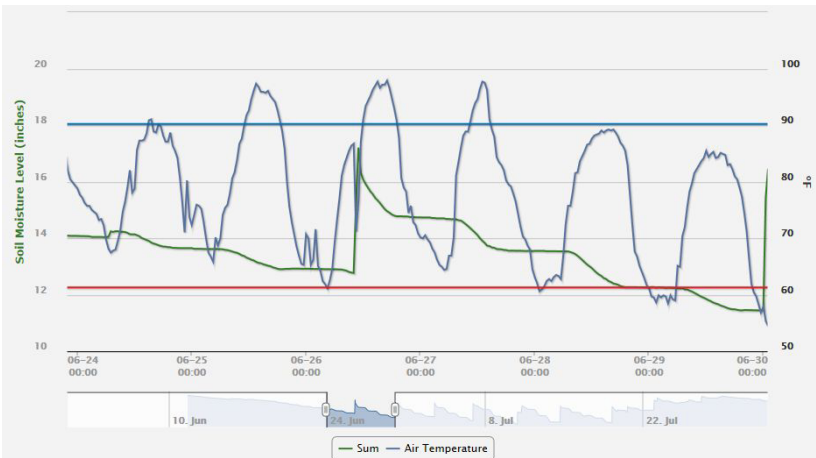

FIELD CONNECT

SOIL MOISTURE MONITORING

Analyze your soil profile by seeing moisture levels at five depths throughout a 40" profile.

Use the notes above your graph to keep better record of irrigation events.

Sum graph shows profile moisture in near real time for 24/7 data.

Use the daily moisture change option as a tool to accurately follow your soil moisture levels.

Continuous recorded weather data assist users in further data analysis and record keeping.