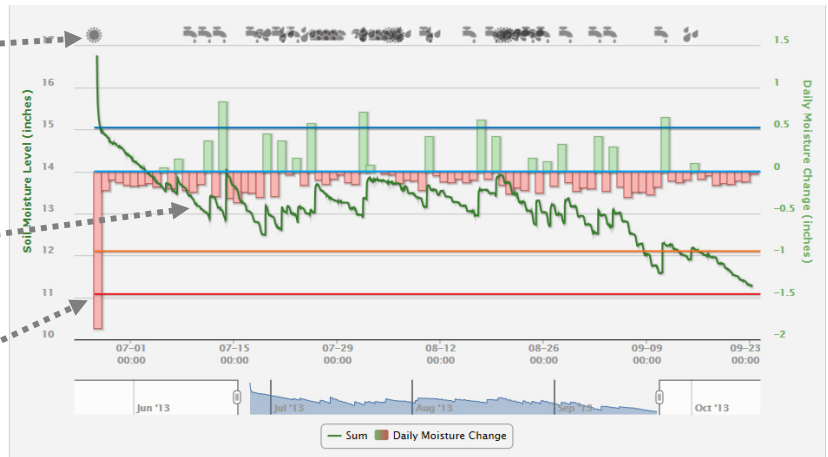

FIELD CONNECT

SOIL MOISTURE MONITORING

Analyze your soil profile by seeing moisture levels at five depths throughout a 40" profile.

Use the notes above your graph to keep better record of irrigation events.

Sum graph shows profile moisture in near real time for 24/7 data.

Use the daily moisture change option as a tool to accurately follow your soil moisture levels.

Continuous recorded weather data assist users in further data analysis and record keeping.