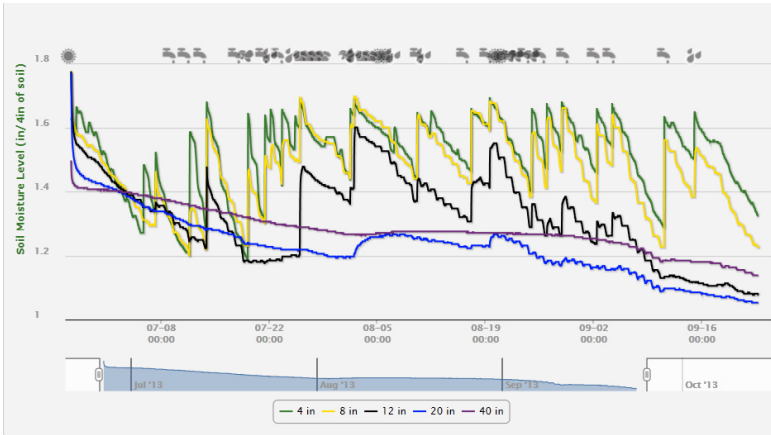

FIELD CONNECT

SOIL MOISTURE MONITORING

Analyze your soil profile by seeing moisture levels at five depths throughout a 40" profile.

Use the notes above your graph to keep better record of irrigation events.

Sum graph shows profile moisture in near real time for 24/7 data.

Use the daily moisture change option as a tool to accurately follow your soil moisture levels.

Continuous recorded weather data assist users in further data analysis and record keeping.